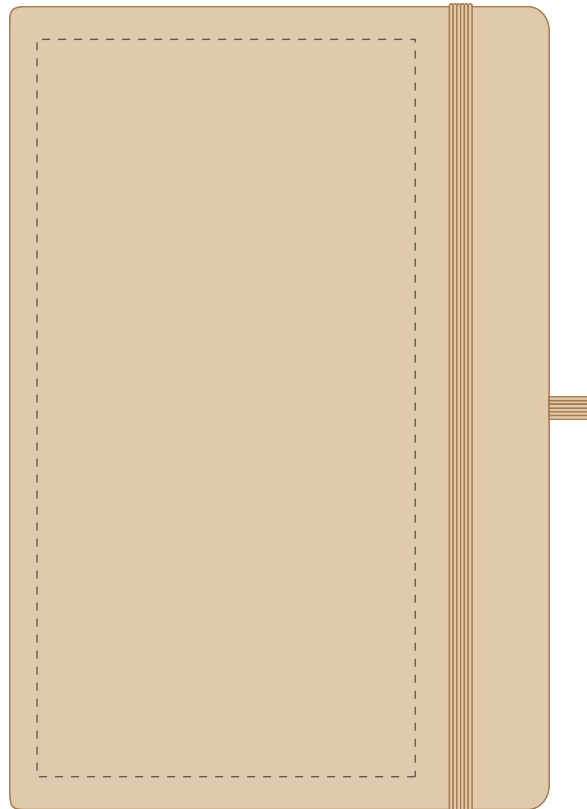

Your Ref:	Quantity:	Product Code: QS1021
Our Ref:	Version: 1	Product Colour: NATURAL

PRINTING CONCERNS:**PRODUCT INFO: DUE TO THE NATURE OF THE PRODUCT THE PRINT POSITION MAY VARY BY 2 - 3 MM**

Please note that this product has Sustainability Markings that are not visible from this perspective

We stock this item in the following colours

**PANTONE REFERENCE(S)**

 Full colour printing

ARTWORK SCALE 50%

Product Image for visualisation
- colours may vary

**CENTRED TO PRINT AREA
CENTRED TO NOTEBOOK**

The dashed line is to demonstrate print area and will not appear on your printed item

PLEASE NOTE:

- All colours including print and product are for visual purposes only and should not be regarded as the actual colour of the product and print.
- Some products may vary from batch to batch and may differ from previous orders.
- The colour and texture of a product can also have an effect on the final print colour.
- By approving this order we accept that you understand these terms.